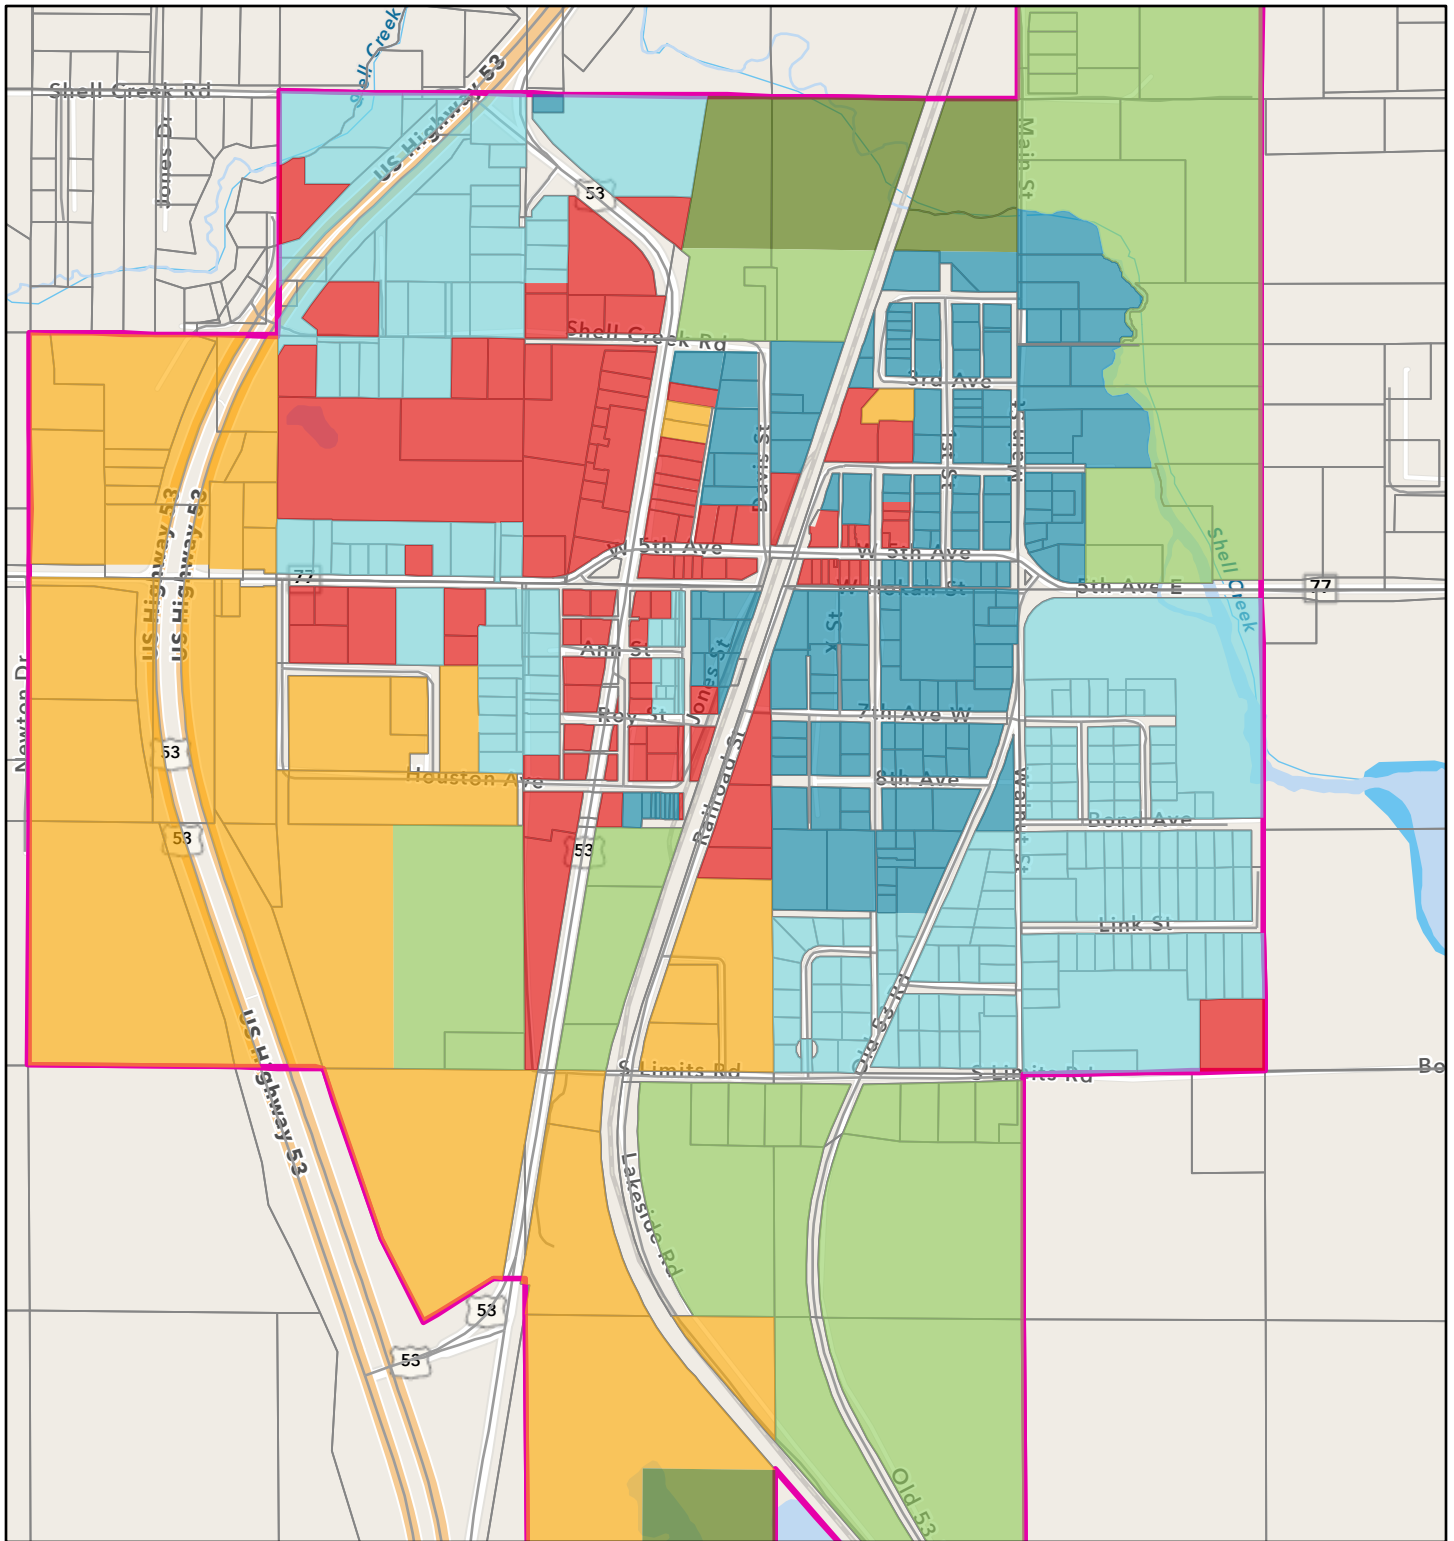

Minong Property GIS App

11/2/2024, 2:03:39 PM

1:18,056

- | | | |
|-----------------|------------------|--------------|
| Zoning View | I-1 Industrial | Parcels |
| R-1 Residential | A-1 Agricultural | Roads |
| R-2 Residential | W-1 Conservancy | Streams |
| C-1 Commercial | Village Limits | Lakes Rivers |

Esri Community Maps Contributors, Esri, TomTom, Garmin, SafeGraph, GeoTechnologies, Inc, METI/NASA, USGS, EPA, NPS, US Census Bureau, USDA, USFWS